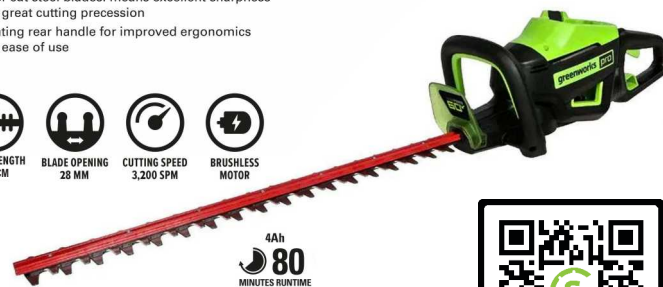

60V Hedge Trimmer

- Dual action steel blades: means faster cutting speed and more efficient cutting
- Laser cut steel blades: means excellent sharpness and great cutting precision
- Rotating rear handle for improved ergonomics and ease of use

- **BLADE LENGTH**
  66 CM
- **BLADE OPENING**
  28 MM
- **CUTTING SPEED**
  3,200 SPM
- **BRUSHLESS MOTOR**

4Ah 80 MINUTES RUNTIME	
Weight	3.37 kg